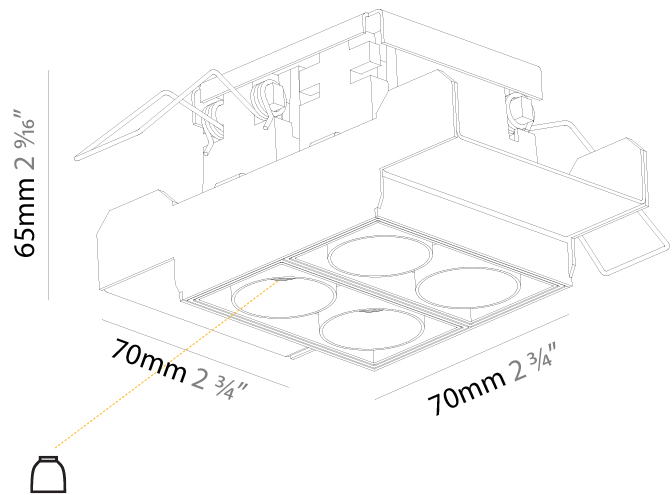

GENERAL

Series: Magiq
Subseries: Magiq 2x2 Cell
Brand: Prolicht
Division: Architectural
Mounting Type: Trimless
Mounting Location: Ceiling
Subcategory: Downlight

PHYSICAL

Shape: Square
Length (mm): 70
Length (in): 2 ¾
Width (mm): 70
Width (in): 2 ¾
Height (mm): 65
Height (in): 2 9/16
Ceiling Thickness (mm): 12.5
Ceiling Thickness (in): 1/2
Min. Recessing Depth (mm): 100
Min. Recessing Depth (in): 3 15/16
Light Distribution: Downlight
Weight (kg): 0.428
Weight (lbs): 0.94
Fixture Finish: BLK / WHI
Fixture Material: Aluminum Die Cast
Cut-out Measurements: 82mm / 3 1/4" x 42mm / 1 5/8"
Upon Request: Unique Ceiling Thickness

ELECTRICAL

Lamp Type: LED (Zhaga Standard)
Input Wattage (W): 14.3
Total Output Wattage (W): 13.2
Dimming: Tri-Mode (Non-Dimming and Phase Dimming (120Vac only) and 0-10V Dimming)
Driver Included: No
Driver Location: Recessed Housing
Driver Type: Constant Current - Universal
Driver Class: Class 2
Housing: See components
Input Voltage (V): 120 - 277
Constant Current (MA): 1050

LED

Number of LEDs: 4
Color Temperature (°K): 2700 / 3000 / 3500 / 4000
Max. Delivered Lumen (lm): 780 / 830 / 833 / 850
CRI: >90 CRI
Lamp Life (hrs): 50000
Upon Request: Special Color Temperature

OPTICAL

Reflector: 10 / 20 / 40
Upon Request: Special Beam Angles

RATINGS AND CERTIFICATIONS

Certified By: CSA Certified to UL and CSA Standards
IP rating: IP20